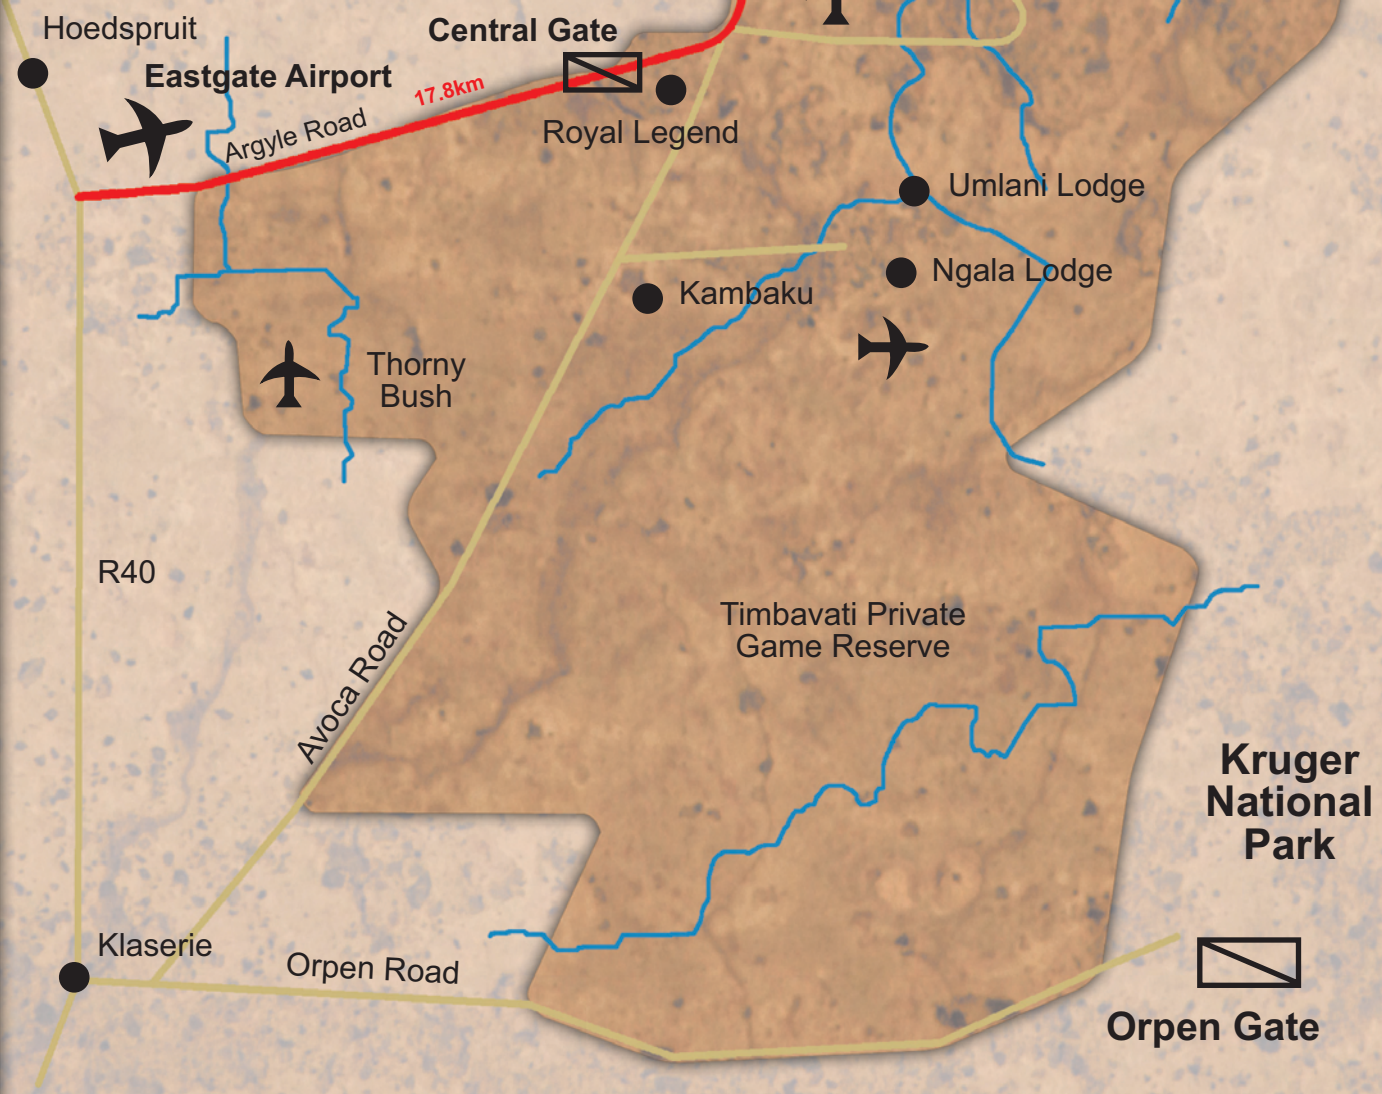

SIMBAVATI

River Lodge

SIMBAVATI

River Lodge

Kruger National Park

Orpen Gate